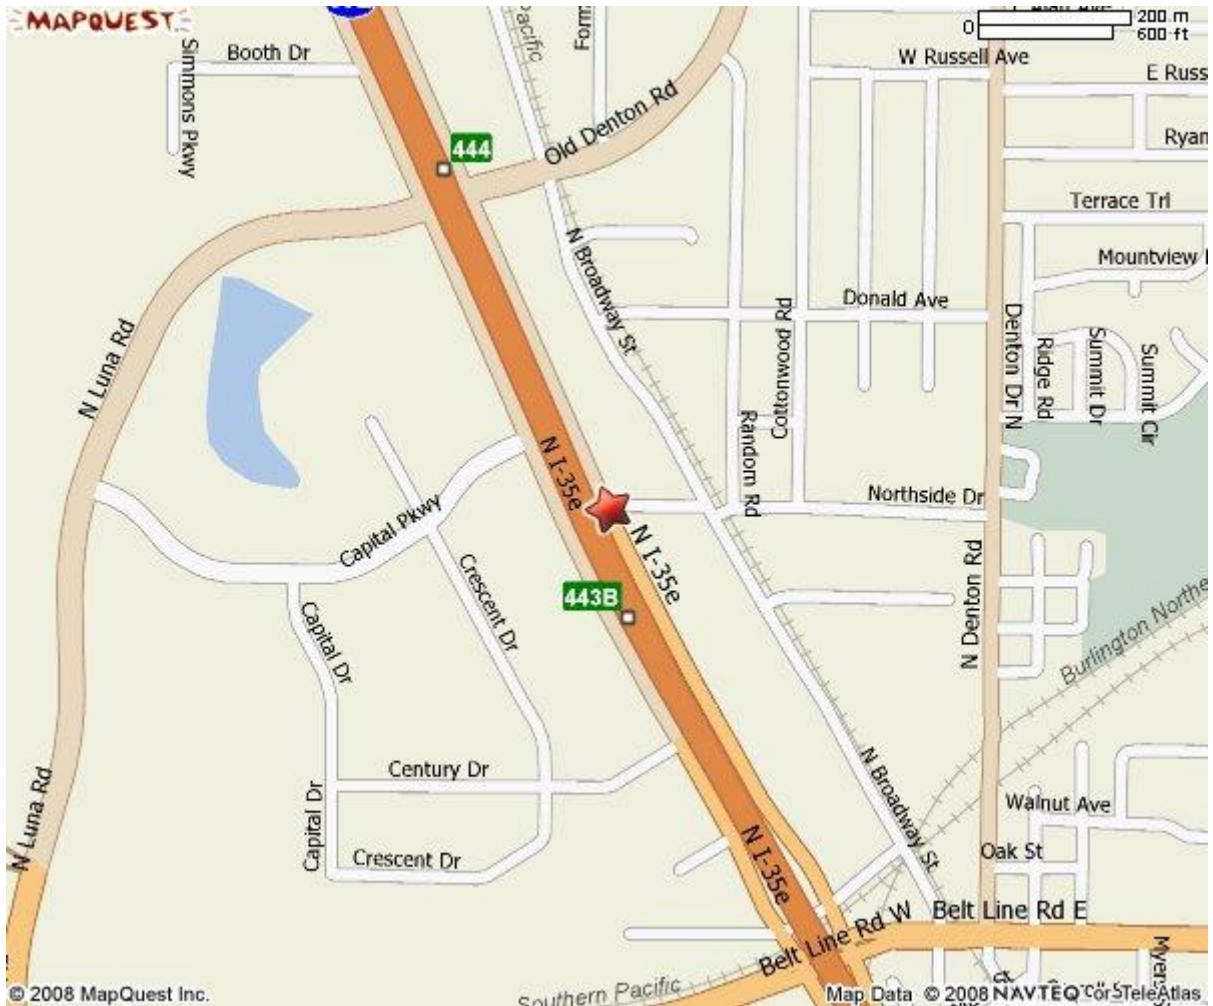

Rainco of Dallas: 972-242-0502
1600 N Interstate 35 # 110
Carrollton TX
75006 US

Notes:

Only text visible within note field will print.

All rights reserved. Use Subject to License/Copyright

This map is informational only. No representation is made or warranty given as to its content. User assumes all risk of use. MapQuest and its suppliers assume no responsibility for any loss or delay resulting from such use.